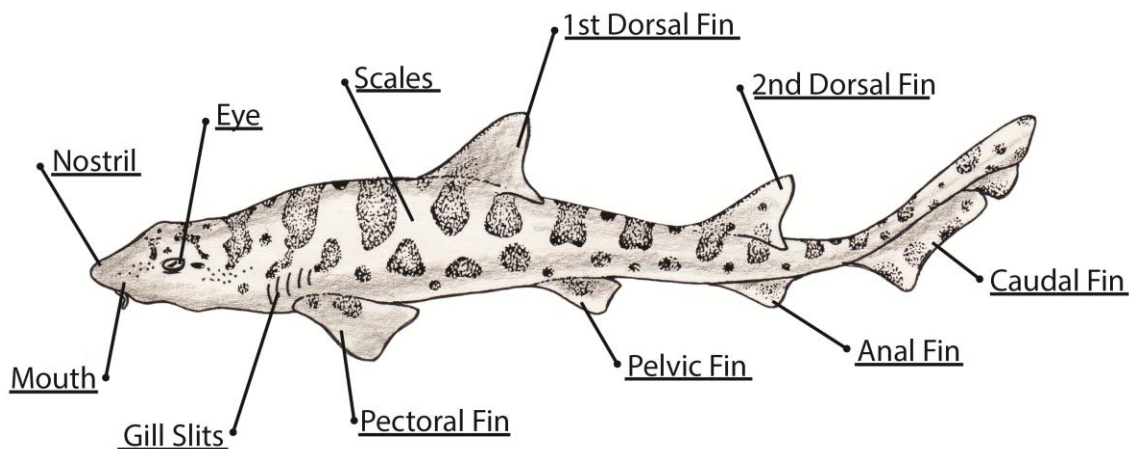

Cabrillo  
Marine  
Aquarium

Name: \_\_\_\_\_

Date: \_\_\_\_\_

Worksheet: Parts of a Shark

**LEOPARD SHARK**  
*Triakis semifasciata*

Cabrillo  
Marine  
Aquarium

Graphic: Parts of a Shark Answer Key

LEOPARD SHARK  
*Triakis semifasciata*

Name: \_\_\_\_\_

Date: \_\_\_\_\_

Worksheet: Parts of a Shark

**Cabrillo  
Marine  
Aquarium**

Eye	Caudal Fin	1 <sup>st</sup> Dorsal Fin	2 <sup>nd</sup> Dorsal Fin	Gill Slits
Anal Fin	Pectoral Fin	Pelvic Fin	Scales	Mouth
Nostril				

**LEOPARD SHARK**

*Triakis semifasciata*

Graphic: Cut and Paste Words for Parts of a Shark

Eye	Caudal Fin	1 <sup>st</sup> Dorsal Fin	2 <sup>nd</sup> Dorsal Fin	Gill Slits
Anal Fin	Pectoral Fin	Pelvic Fin	Scales	Mouth
Nostril				

**LEOPARD SHARK**  
*Triakis semifasciata*

Cabrillo  
Marine  
Aquarium

Name: \_\_\_\_\_

Date: \_\_\_\_\_

Worksheet: Shark Coloring Sheet

LEOPARD SHARK  
*Triakis semifasciata*