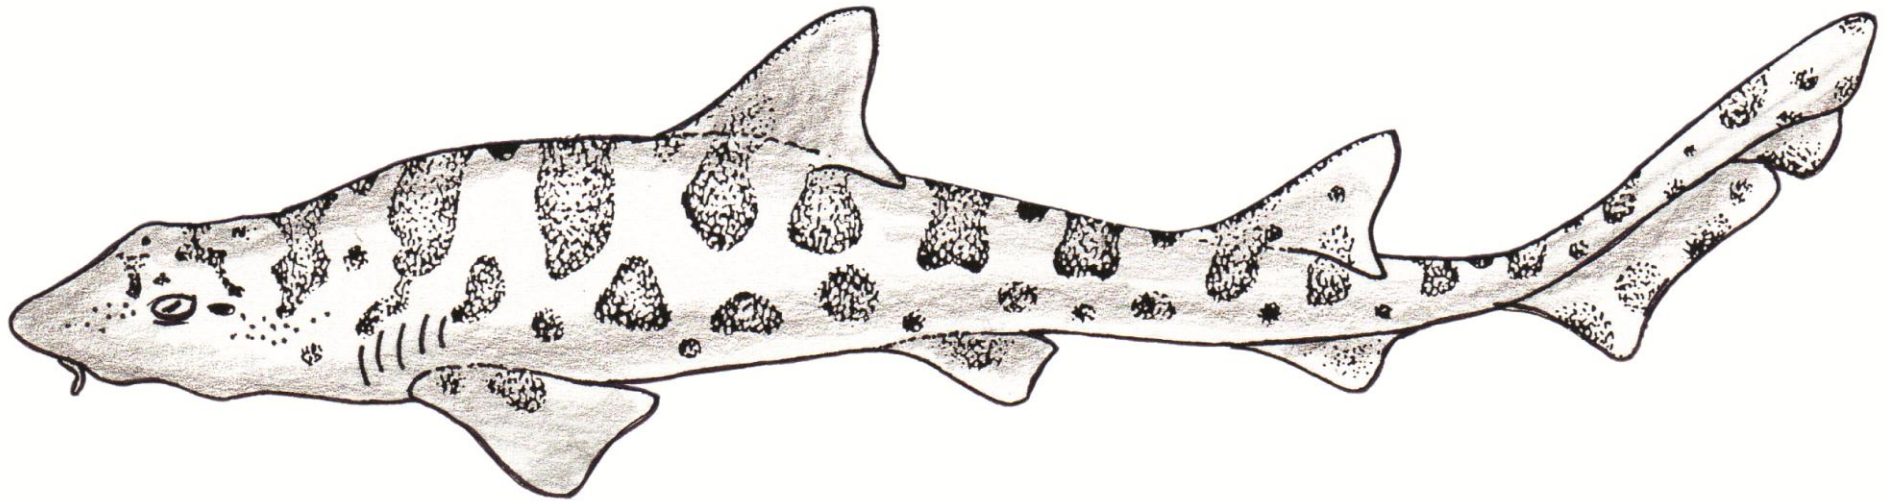

Cabrillo  
Marine  
Aquarium

Name: \_\_\_\_\_

Date: \_\_\_\_\_

Worksheet: Parts of a Shark

**LEOPARD SHARK**  
*Triakis semifasciata*

Cabrillo  
Marine  
Aquarium

Graphic: Parts of a Shark Answer Key

LEOPARD SHARK  
*Triakis semifasciata*

Name: \_\_\_\_\_

Date: \_\_\_\_\_

Worksheet: Parts of a Shark

**Cabrillo  
Marine  
Aquarium**

Eye	Caudal Fin	1 <sup>st</sup> Dorsal Fin	2 <sup>nd</sup> Dorsal Fin	Gill Slits
Anal Fin	Pectoral Fin	Pelvic Fin	Scales	Mouth
Nostril				

**LEOPARD SHARK**

*Triakis semifasciata*

Graphic: Cut and Paste Words for Parts of a Shark

Eye	Caudal Fin	1 <sup>st</sup> Dorsal Fin	2 <sup>nd</sup> Dorsal Fin	Gill Slits
Anal Fin	Pectoral Fin	Pelvic Fin	Scales	Mouth
Nostril				

**LEOPARD SHARK**  
*Triakis semifasciata*

Cabrillo  
Marine  
Aquarium

Name: \_\_\_\_\_

Date: \_\_\_\_\_

Worksheet: Shark Coloring Sheet

LEOPARD SHARK  
*Triakis semifasciata*